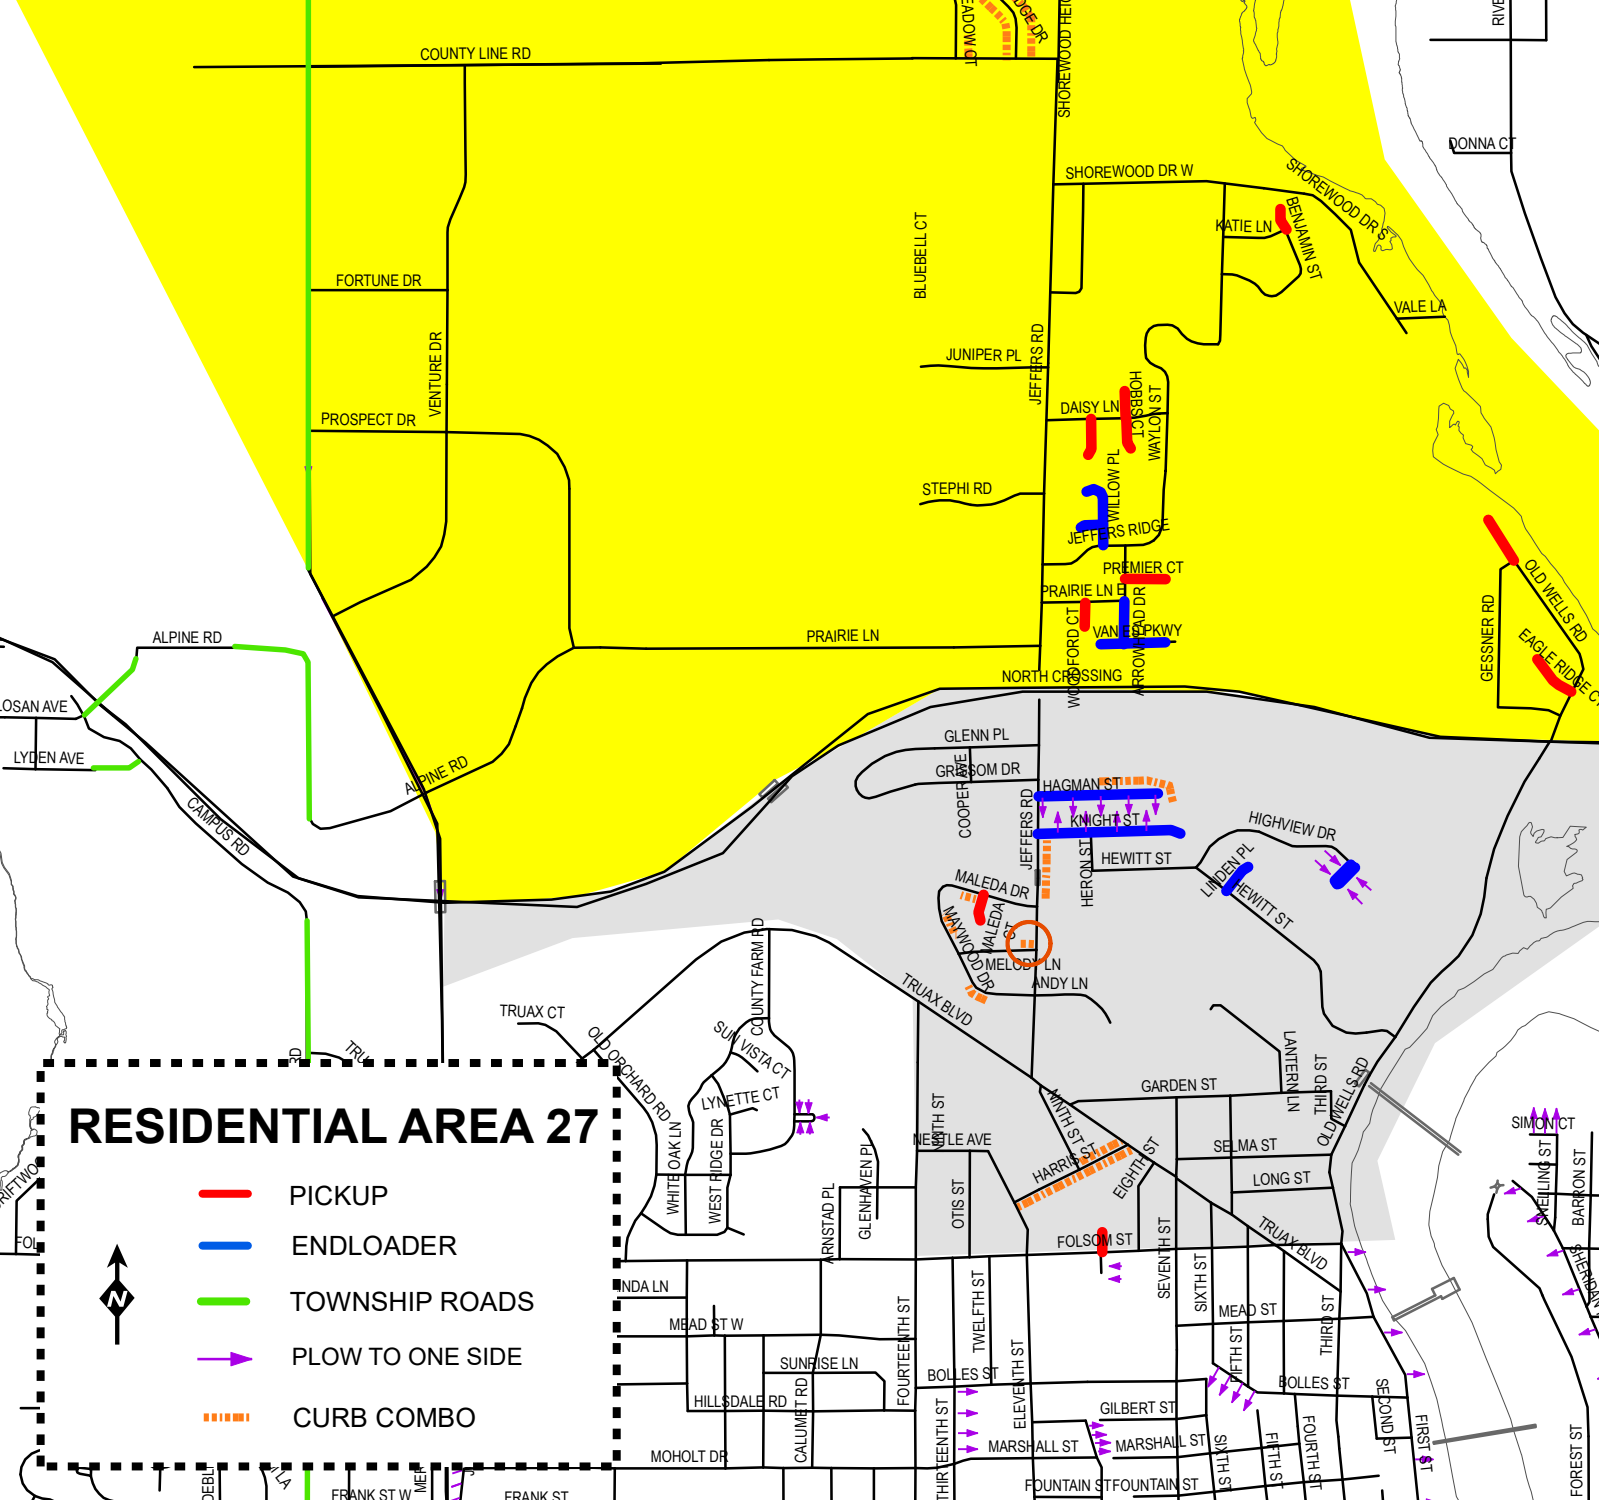

RIVERVIEW DR

LAWRENCE ST

CHIPPENVA RIVER DR

LILAC ST

RIVERVIEW DR

LAWRENCE ST

CHIPPENVA RIVER DR

LILAC ST

RIVERVIEW DR

LAWRENCE ST

CHIPPENVA RIVER DR

LILAC ST

RIVERVIEW DR

# RESIDENTIAL AREA 27

-  PICKUP
-  ENDLOADER
-  TOWNSHIP ROADS
-  PLOW TO ONE SIDE
-  CURB COMBO