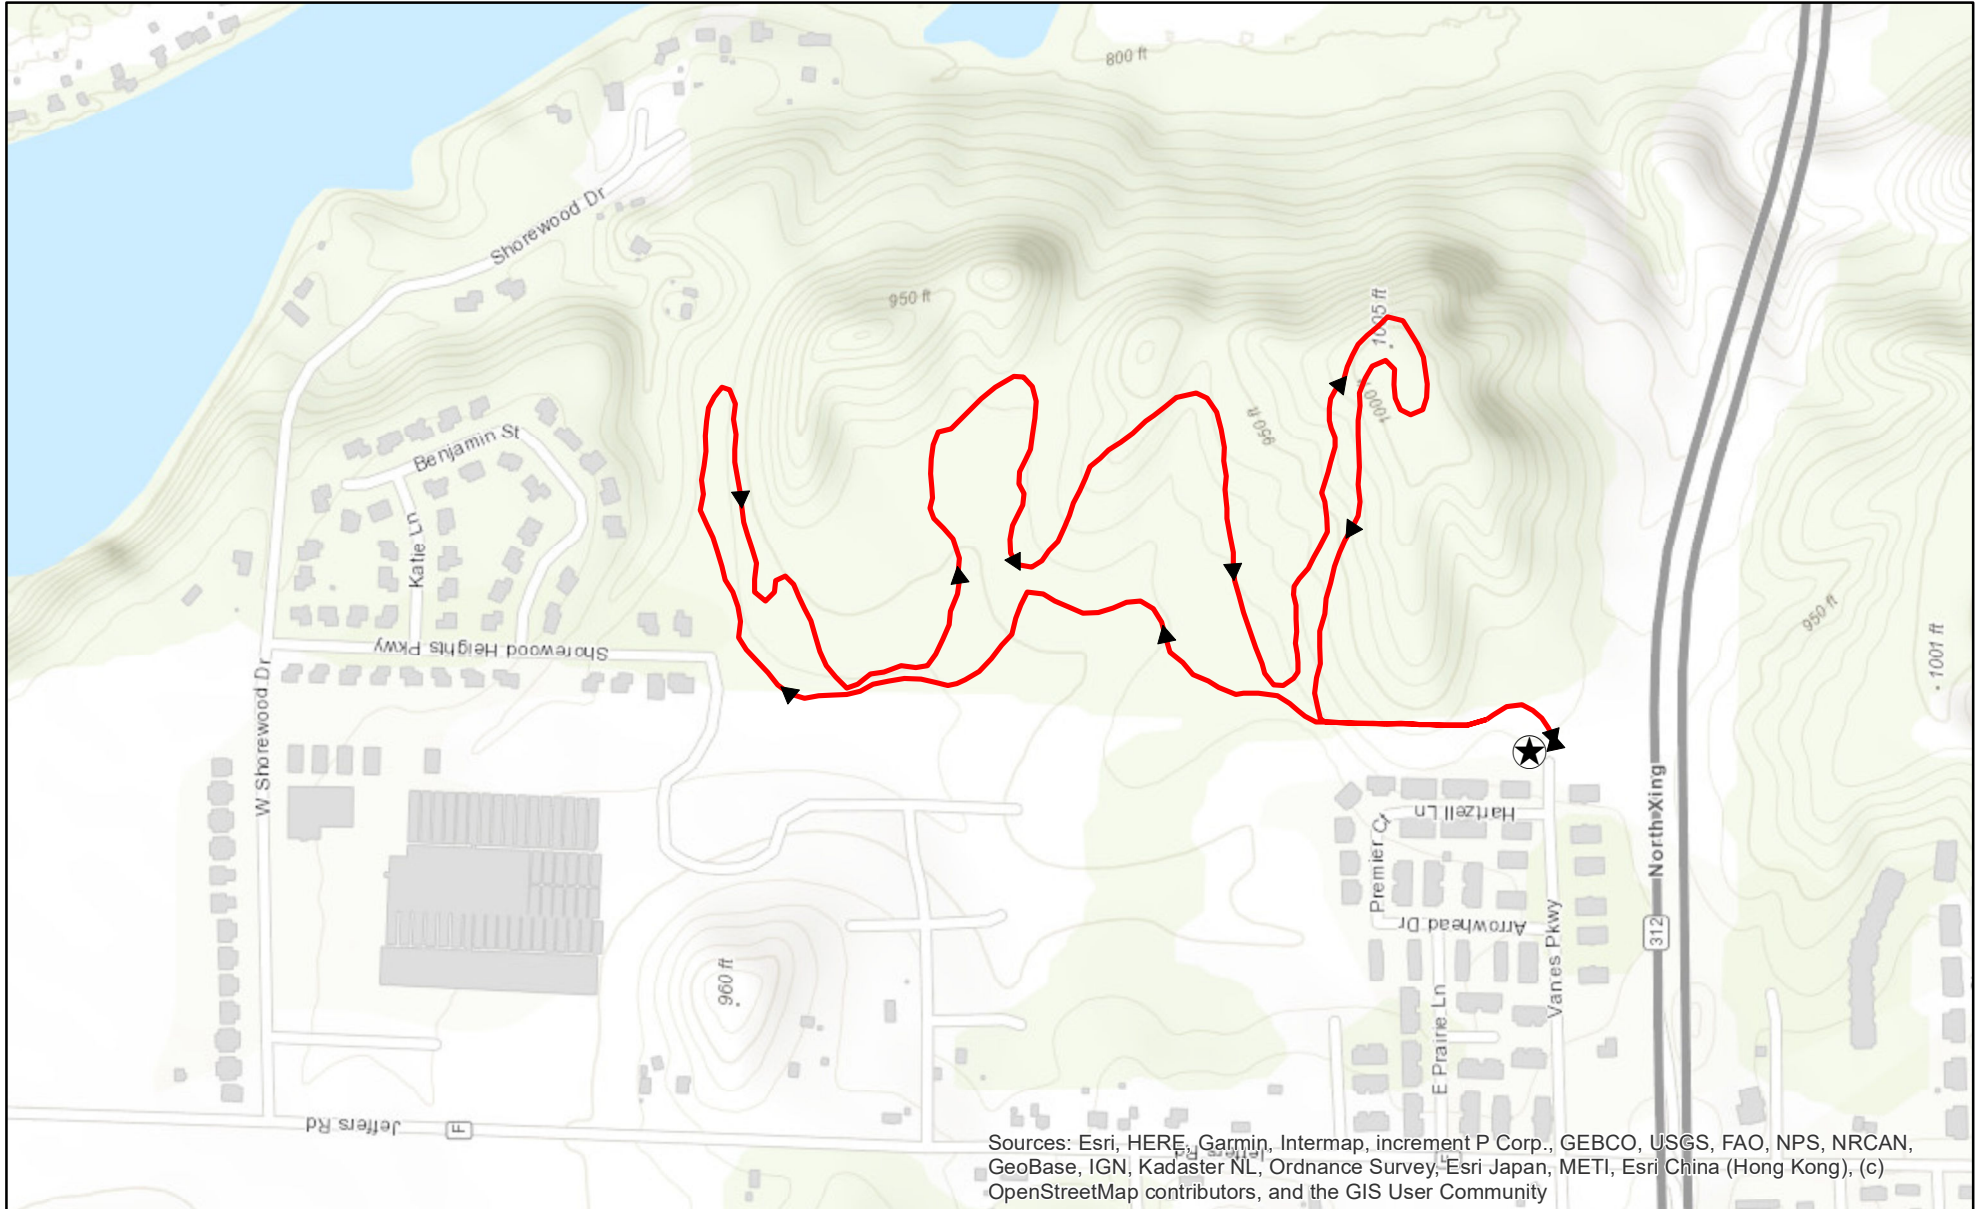

CITY OF EAU CLAIRE CROSS COUNTRY SKI TRAILS

Sources: Esri, HERE, Garmin, Intermap, increment P Corp., GEBCO, USGS, FAO, NPS, NRCAN, GeoBase, IGN, Kadaster NL, Ordnance Survey, Esri Japan, METI, Esri China (Hong Kong), (c) OpenStreetMap contributors, and the GIS User Community

GROOMED, ROLLING TERRAIN
APPROX. 2.5 MILES

NORTHWEST SKI TRAIL

NORTH OF 312 AND EAST OF JEFFERS ROAD
TRAILHEAD AT VAN ES PARKWAY DEAD END
EAU CLAIRE, WI

CITY OF EAU CLAIRE
PARKS MAINTENANCE DEPT

715-839-5039