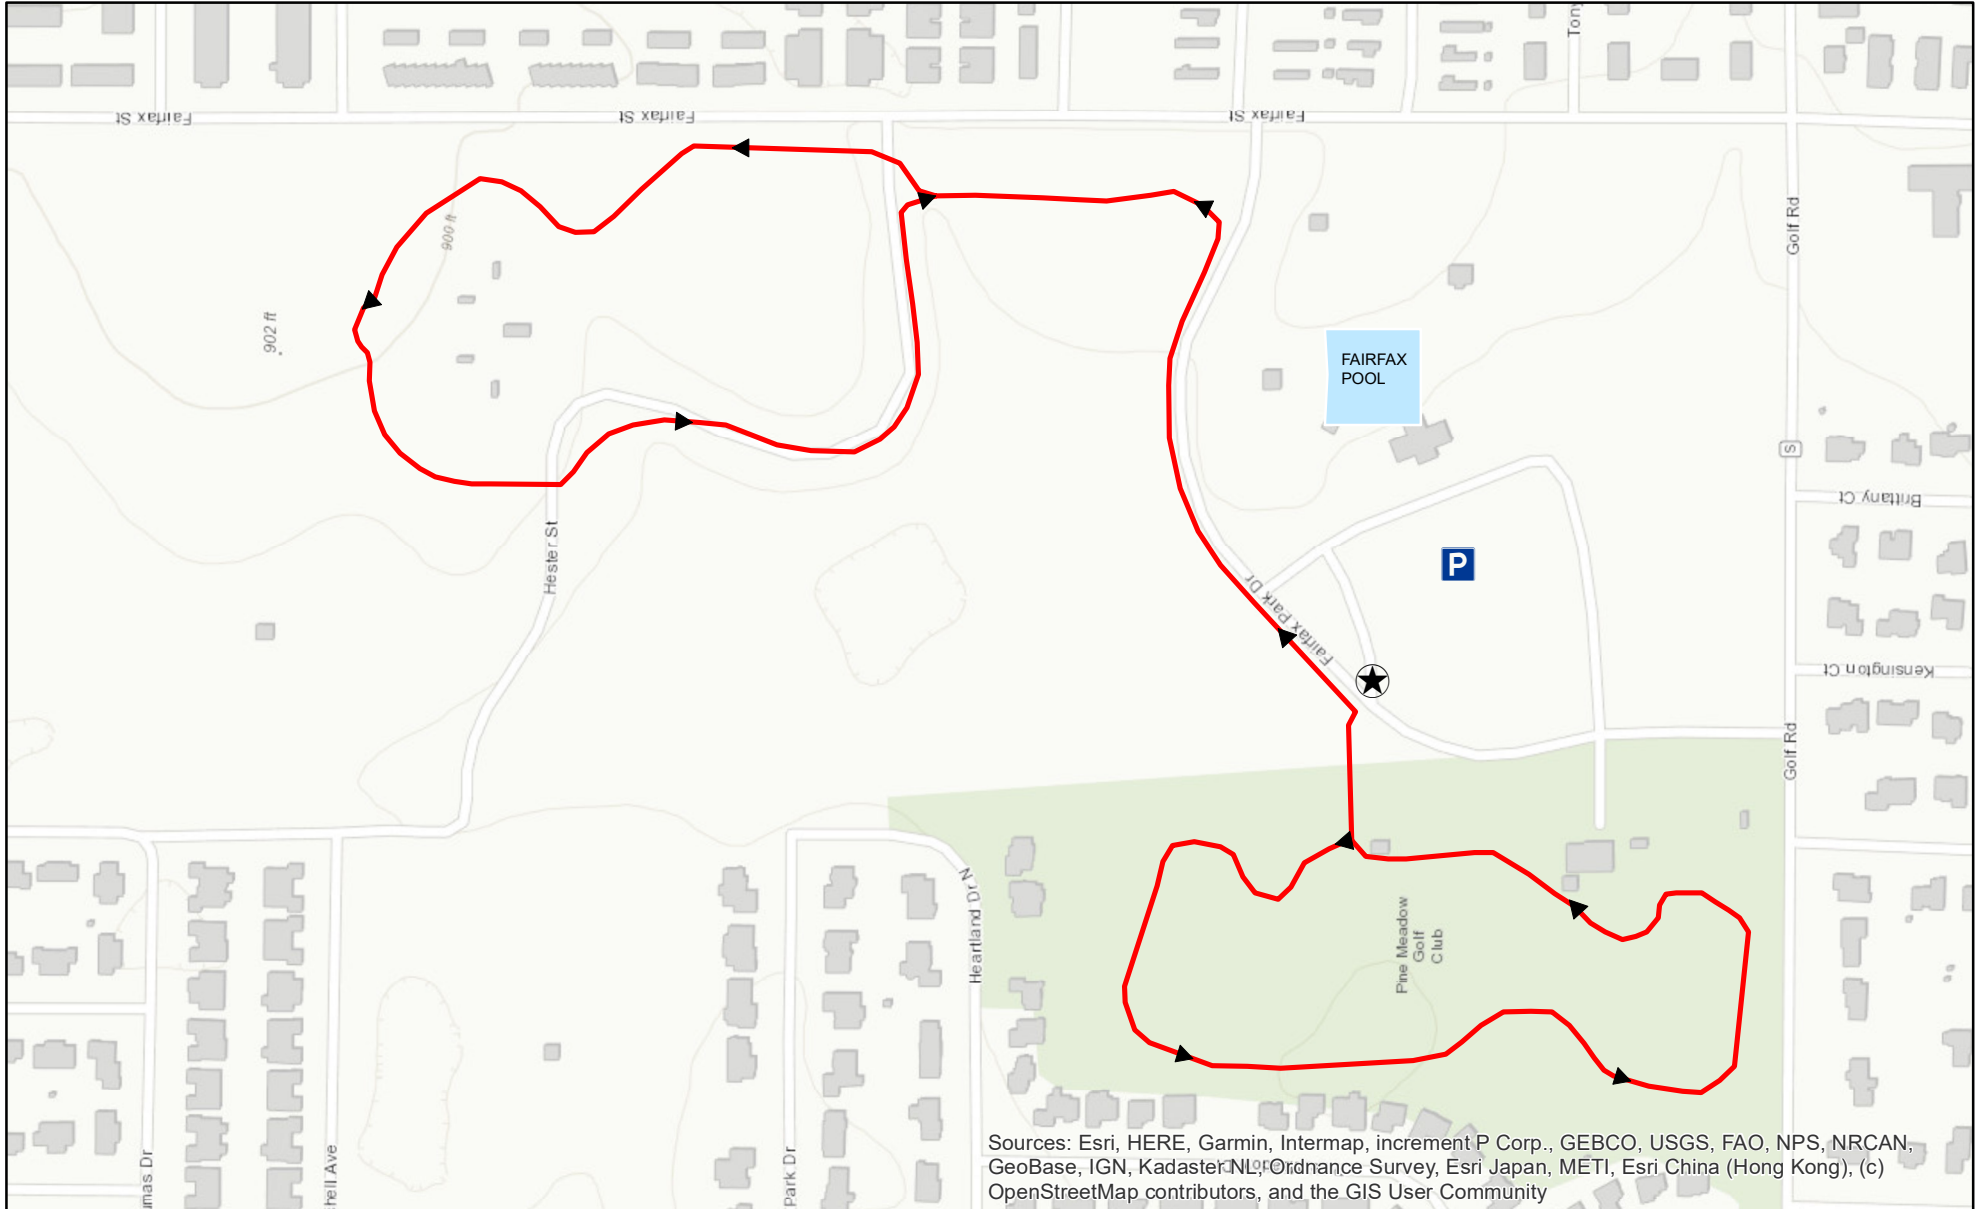

CITY OF EAU CLAIRE CROSS COUNTRY SKI TRAILS

Sources: Esri, HERE, Garmin, Intermap, increment P Corp., GEBCO, USGS, FAO, NPS, NRCAN, GeoBase, IGN, Kadaster NL, Ordnance Survey, Esri Japan, METI, Esri China (Hong Kong), (c) OpenStreetMap contributors, and the GIS User Community

GROOMED, FLAT TRAIL
APPROX. 1.7 MILES

FAIRFAX PARK SKI TRAIL

NORTH OF GOLF ROAD
FAIRFAX PARK
EAU CLAIRE, WI

CITY OF EAU CLAIRE
PARKS MAINTENANCE DEPT

715-839-5039

www.eauclairewi.gov