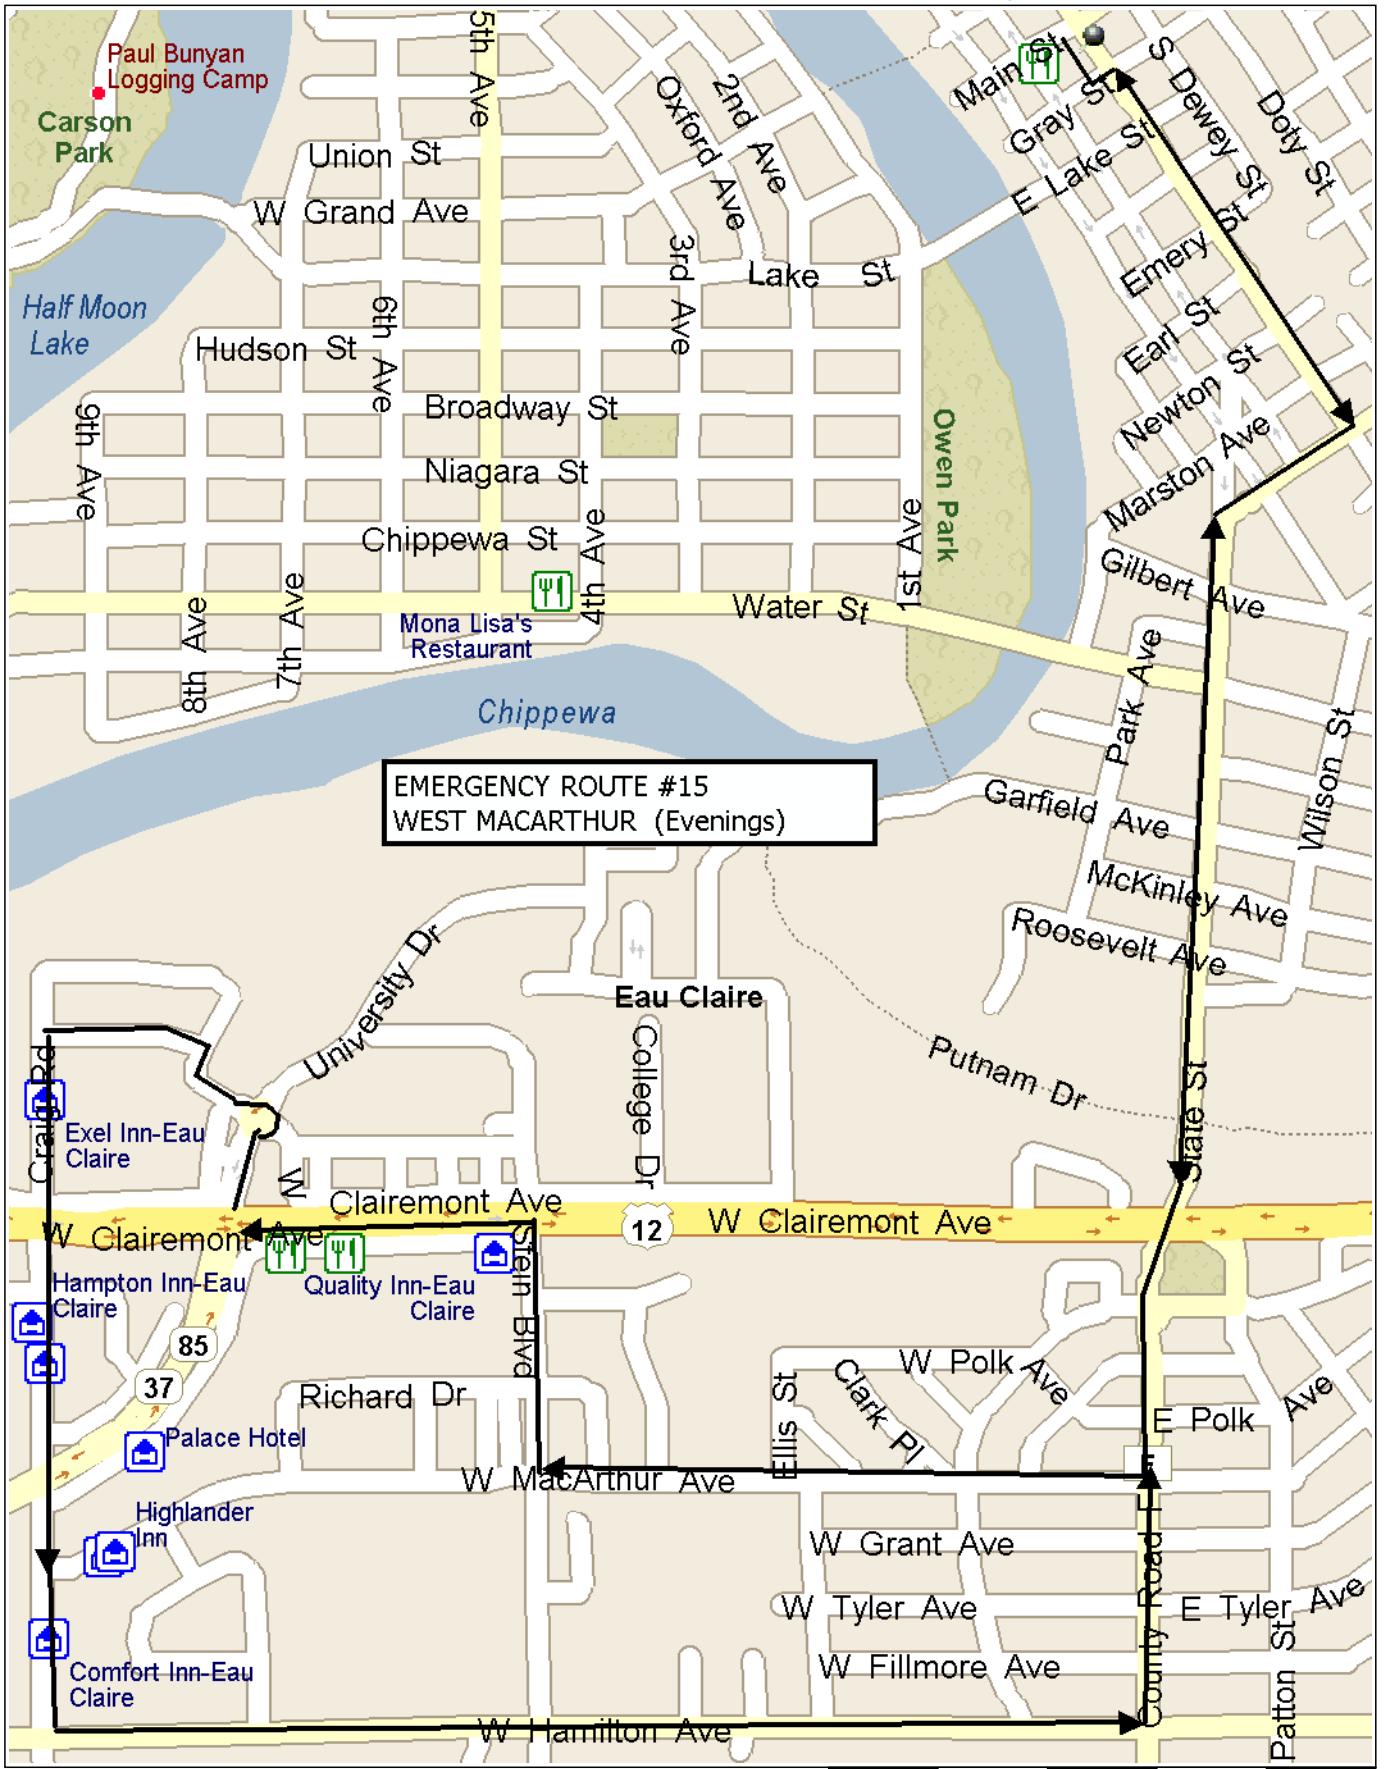

# EM RT 15 WEST MACARTHUR Evenings

0 mi 0.1 0.2 0.3 0.4 0.5