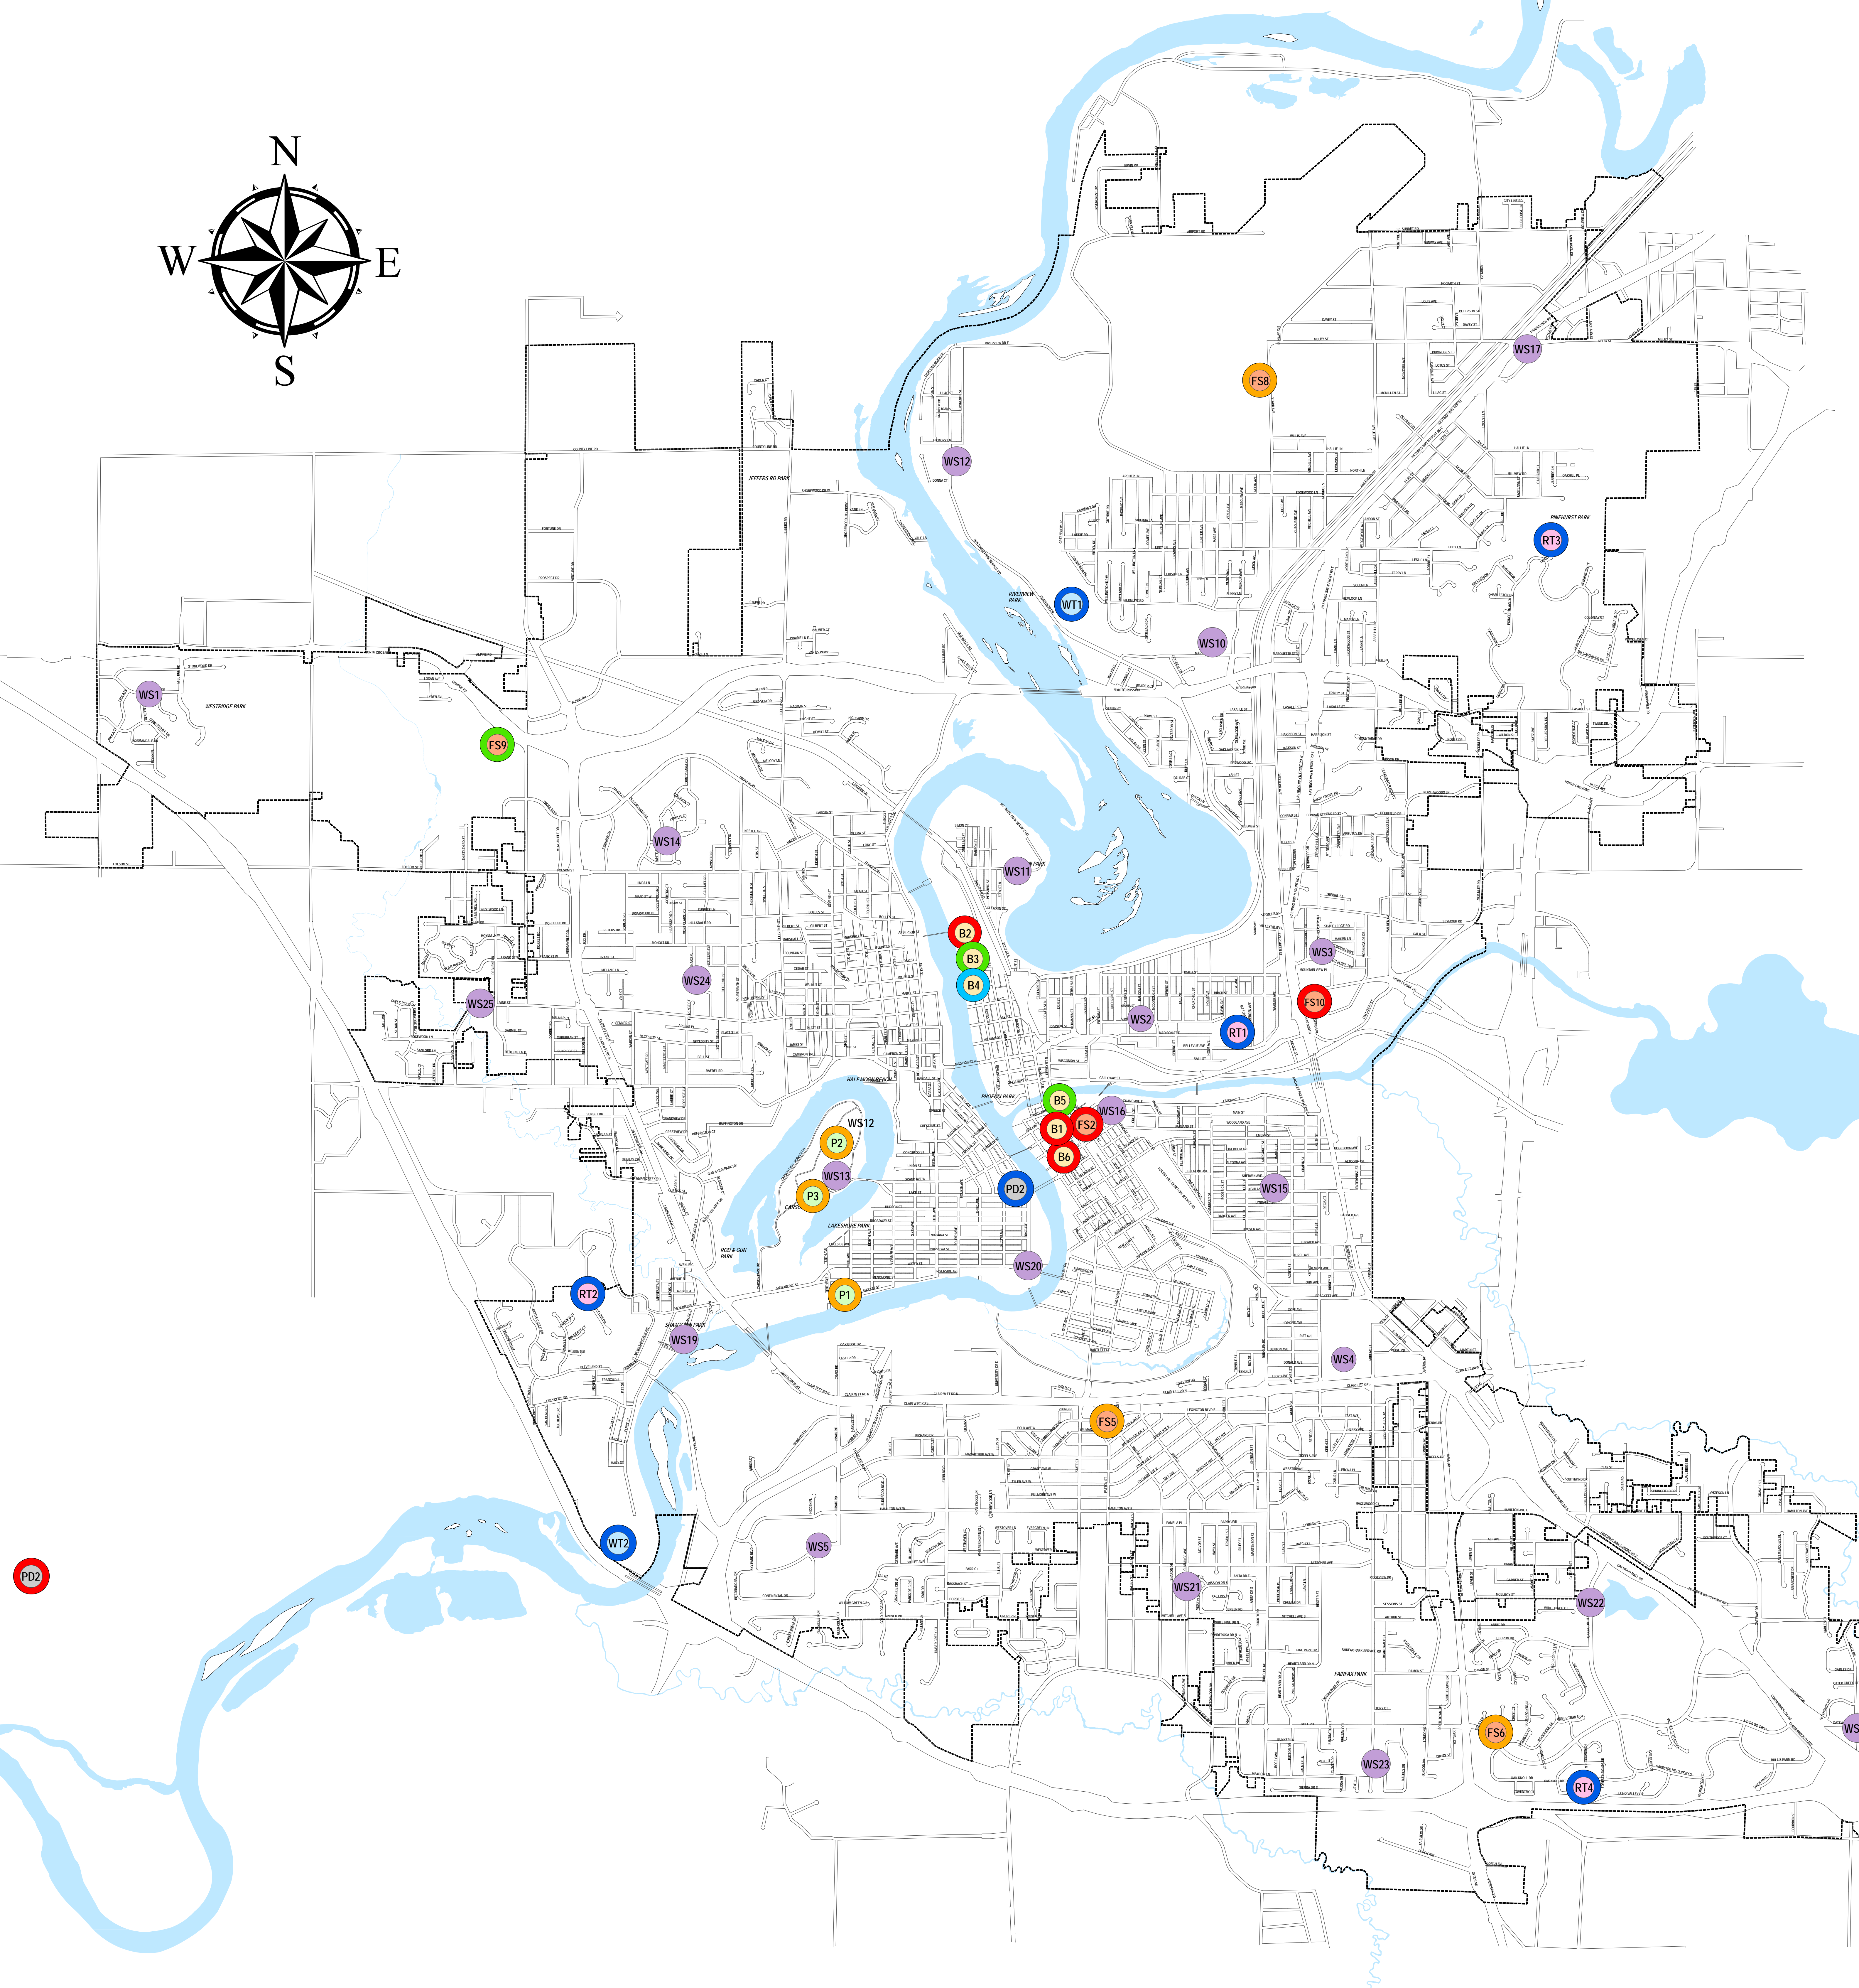

CODED VALUE	FACILITY NAME	FACILITY ADDRESS	CONDITION RATING
B6	BUS TRANSFER CENTER	402 S. FARWELL ST	35
B2	BUILDING "A", UTILITIES	1040 FOREST ST	37
B1	CITY HALL COMPLEX	203 S. FARWELL ST	38
B5	L.E. PHILLIPS LIBRARY	400 EAU CLAIRE ST	52
B3	BUILDING "B", EQUIPMENT GARAGE/DECK	910 FOREST ST	53
B4	BUILDING "C,D,E", SHOPS/OFFICE/GARAGE	910 FOREST ST	60
FS10	FIRE STATION #10	559 N. HASTINGS WAY	32
FS2	FIRE STATION #2	216 S. DEWEY ST	38
FS8	FIRE STATION #8	3510 STARR AVE	40
FS5	FIRE STATION #5	2500 PATTON ST	48
FS6	FIRE STATION #6	3020 GOLF RD	48
FS9	FIRE STATION #9	3611 CAMPUS RD	57
PD2	CLUB HOUSE (TRAINING FACILITY)	BLUE VALLEY LANDFILL	35
PD1	POLICE DEPARTMENT	740 SECOND AVE	90
WT1	MUNICIPAL WATER AREA	2711 RIVERVIEW DR	80
WT2	WASTEWATER TREATMENT PLANT COMPLEX	1000 FERRY ST	95
P2	CARSON PARK DETACHED BUILDING	1204 CARSON PARK DR	
P3	CARSON PARK BASEBALL STADIUM MAINT. BLDG	702 CARSON PARK DR	44
P1	HOBBS ICE ARENA	915 MENOMONIE ST	44

CODED VALUE	ASSET NAME	ASSET ADDRESS	CONDITION RATING
RT1	RADIO TOWER - MT TOM	Davis Ave - off of Birch St	90
RT2	RADIO TOWER - MT WASHINGTON	306 Skyline Dr	90
RT3	RADIO TOWER - PINEHURST	4000 Freedom Dr	90
RT4	RADIO TOWER - OAKWOOD HILLS	3700 Oak Knoll Dr	90
WS1	WARNING SIREN 001	Renee Dr & Mary Place	
WS2	WARNING SIREN 002	512 Balcom St	
WS3	WARNING SIREN 003	2100 Somona Pkwy	
WS4	WARNING SIREN 004	2225 Keith St	
WS5	WARNING SIREN 005	2700 International Dr	
WS10	WARNING SIREN 010	Marquette St & Mercury Ave	
WS11	WARNING SIREN 011	Eddy St & Addison Ave	
WS12	WARNING SIREN 012	3400 Riverview Dr	
WS13	WARNING SIREN 013	Carson Park	
WS14	WARNING SIREN 014	Mesa Ridge Dr & White Oak Ln	
WS15	WARNING SIREN 015	1722 Highland Ave	
WS16	WARNING SIREN 016	500 Main St	
WS17	WARNING SIREN 017	Melby Rd & Hwy 53	
WS18	WARNING SIREN 018	Gooder St & LaSalle St	
WS19	WARNING SIREN 019	1420 First Reserve	
WS20	WARNING SIREN 020	First Ave & Water St	
WS21	WARNING SIREN 021	Cummings Ave & Wayne Place	
WS22	WARNING SIREN 022	3522 Oakwood Hills Pkwy	
WS23	WARNING SIREN 023	5000 Fairfax St	
WS24	WARNING SIREN 024	2217 Orcard Place	
WS25	WARNING SIREN 025	3110 West Vine	
WS26	WARNING SIREN 026	Gateway Dr & House Rd